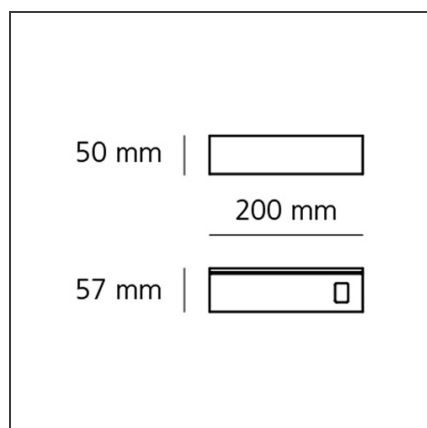

Walking Graphic Silver

IP65 

DESIGN BY

Carlotta de Bevilacqua

DESCRIPTION

The product is not yet available.

TECHNICAL DRAWINGS

FEATURES

Colour:	Silver	Material:	Aluminium, glass
Installation:	Floor, Wall, Ceiling	Series:	2018 Artemide Collection, Outdoor
Environment:	Outdoor	Emission:	Diffused

DIMENSIONS

Length:	cm 20
Width:	cm 5.7
Height:	cm 5

INCLUDED SOURCES

Category:	LED
Number:	1
Watt:	8W
Type:	0

LUMINAIRE

Watt:	10W	Delivered lumens output (lm):	200lm
		CCT:	3000K