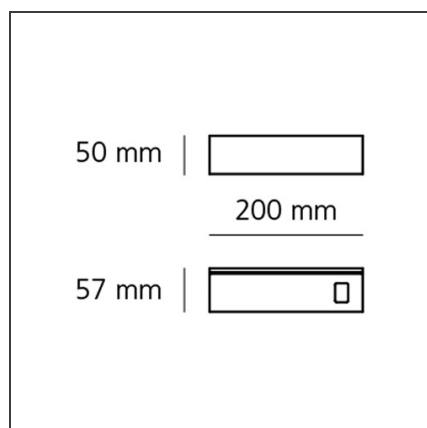

Walking Graphic RGBW Silver

IP65 

DESIGN BY

Carlotta de Bevilacqua

DESCRIPTION

The product is not yet available.

TECHNICAL DRAWINGS

FEATURES

Colour:	Silver	Material:	Aluminium, glass
Installation:	Floor, Wall, Ceiling	Series:	2018 Artemide Collection, Outdoor
Environment:	Outdoor	Emission:	Diffused

DIMENSIONS

Length:	cm 20
Width:	cm 5.7
Height:	cm 5

INCLUDED SOURCES

Category:	LED
Number:	3
Watt:	2W
Type:	3
Category:	LED
Number:	1
Watt:	2W
Type:	0

LUMINAIRE

Watt:	8W
--------------	----