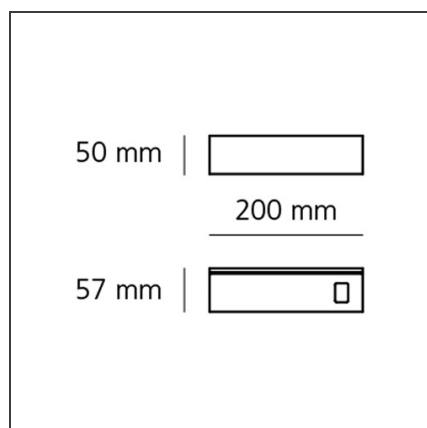

Walking Graphic RGBW Black

IP65 

DESIGN BY

Carlotta de Bevilacqua

DESCRIPTION

The product is not yet available.

TECHNICAL DRAWINGS

FEATURES

Colour:	Black	Material:	Aluminium, glass
Installation:	Floor, Wall, Ceiling	Series:	2018 Artemide Collection, Outdoor
Environment:	Outdoor	Emission:	Diffused

DIMENSIONS

Length:	cm 20
Width:	cm 5.7
Height:	cm 5

INCLUDED SOURCES

Category:	LED
Number:	3
Watt:	2W
Type:	3
Category:	LED
Number:	1
Watt:	2W
Type:	0

LUMINAIRE

Watt:	8W
--------------	----