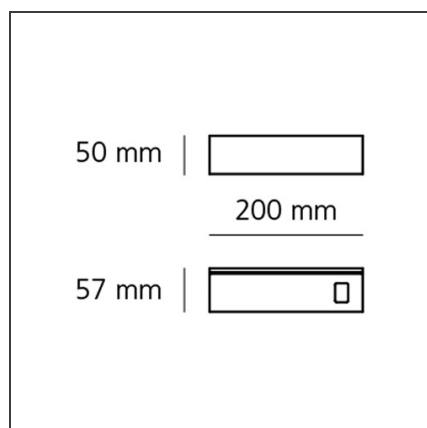

TECHNICAL DRAWINGS

FEATURES

Colour:	Black	Material:	Aluminium, glass
Installation:	Floor, Wall, Ceiling	Series:	2018 Artemide Collection, Outdoor
Environment:	Outdoor	Emission:	Diffused

DIMENSIONS

Length:	cm 20
Width:	cm 5.7
Height:	cm 5

INCLUDED SOURCES

Category:	LED
Number:	1
Watt:	8W
Type:	0

LUMINAIRE

Watt:	10W	Delivered lumens output (lm):	200lm
		CCT:	3000K