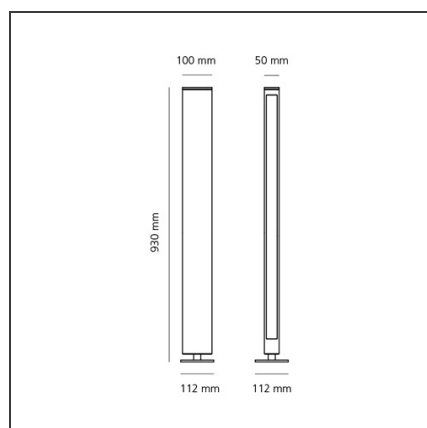

Walking Focus 90 Mono emission White

IP65

DESIGN BY

Carlotta de Bevilacqua

DESCRIPTION

The product is not yet available.

TECHNICAL DRAWINGS

FEATURES

Colour:	White	Material:	Aluminium, glass
Installation:	Bollard, Wall	Series:	2018 Artemide Collection, Outdoor
Environment:	Outdoor	Emission:	Diffused

DIMENSIONS

Width:	cm 5
Height:	cm 93
Base Length:	cm 11.2
Depth:	cm 10

INCLUDED SOURCES

Category:	LED	CRI:	3000K
Number:	1		
Watt:	12W		
Type:	0		

LUMINAIRE

Watt:	12W	Delivered lumens output (lm):	600lm
		CCT:	3000K