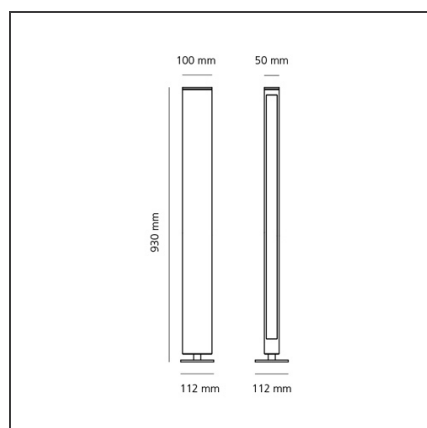

TECHNICAL DRAWINGS

FEATURES

Colour:	Silver	Material:	Aluminium, glass
Installation:	Bollard, Wall	Series:	2018 Artemide Collection, Outdoor
Environment:	Outdoor	Emission:	Diffused

DIMENSIONS

Width:	cm 5
Height:	cm 93
Base Length:	cm 11.2
Depth:	cm 10

INCLUDED SOURCES

Category:	LED	CRI:	3000K
Number:	1		
Watt:	12W		
Type:	0		

LUMINAIRE

Watt:	12W	Delivered lumens output (lm):	600lm
		CCT:	3000K