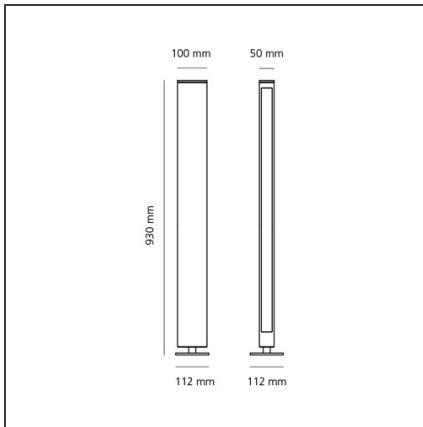

Walking Focus 90 Mono emission Black

IP65

DESIGN BY

Carlotta de Bevilacqua

DESCRIPTION

The product is not yet available.

TECHNICAL DRAWINGS

FEATURES

Colour:	Black	Material:	Aluminium, glass
Installation:	Bollard, Wall	Series:	2018 Artemide Collection, Outdoor
Environment:	Outdoor	Emission:	Diffused

DIMENSIONS

Width:	cm 5
Height:	cm 93
Base Length:	cm 11.2
Depth:	cm 10

INCLUDED SOURCES

Category:	LED	CRI:	3000K
Number:	1		
Watt:	12W		
Type:	0		

LUMINAIRE

Watt:	12W	Delivered lumens output (lm):	600lm
		CCT:	3000K