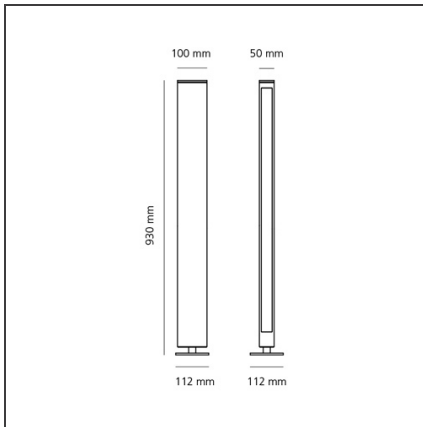

Walking Focus 90 Mono emission Amber light White

IP65 

DESIGN BY

Carlotta de Bevilacqua

DESCRIPTION

The product is not yet available.

TECHNICAL DRAWINGS

FEATURES

Colour:	White	Material:	Aluminium, glass
Installation:	Bollard, Wall	Series:	2018 Artemide Collection, Outdoor
Environment:	Outdoor	Emission:	Diffused

DIMENSIONS

Width:	cm 5
Height:	cm 93
Base Length:	cm 11.2
Depth:	cm 10

INCLUDED SOURCES

Category:	LED	CRI:	3000K
Number:	1		
Watt:	12W		
Type:	0		

LUMINAIRE

Watt:	12W	Delivered lumens output (lm):	360lm
--------------	-----	--------------------------------------	-------