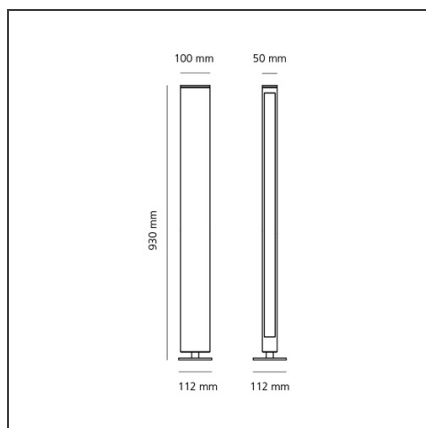

Walking Focus 90 Mono emission Amber light Silver

IP65 

DESIGN BY

Carlotta de Bevilacqua

DESCRIPTION

The product is not yet available.

TECHNICAL DRAWINGS

FEATURES

Colour:	Silver	Material:	Aluminium, glass
Installation:	Bollard, Wall	Series:	2018 Artemide Collection, Outdoor
Environment:	Outdoor	Emission:	Diffused

DIMENSIONS

Width:	cm 5
Height:	cm 93
Base Length:	cm 11.2
Depth:	cm 10

INCLUDED SOURCES

Category:	LED	CRI:	3000K
Number:	1		
Watt:	12W		
Type:	0		

LUMINAIRE

Watt:	12W	Delivered lumens output (lm):	360lm
--------------	-----	--------------------------------------	-------