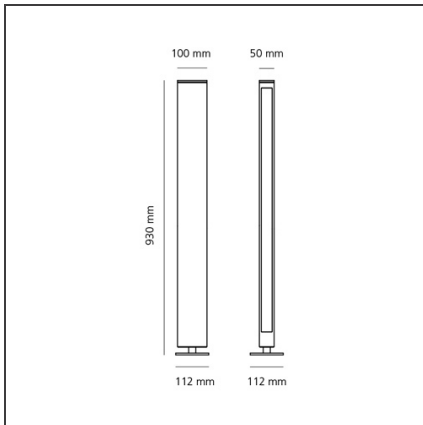

Walking Focus 90 Double emission White

IP65

DESIGN BY

Carlotta de Bevilacqua

DESCRIPTION

The product is not yet available.

TECHNICAL DRAWINGS

FEATURES

Colour:	White	Material:	Aluminium, glass
Installation:	Bollard, Wall	Series:	2018 Artemide Collection, Outdoor
Environment:	Outdoor	Emission:	Diffused

DIMENSIONS

Width:	cm 5
Height:	cm 93
Base Length:	cm 11.2
Depth:	cm 10

INCLUDED SOURCES

Category:	LED	CRI:	3000K
Number:	2		
Watt:	12W		
Type:	0		

LUMINAIRE

Watt:	24W	Delivered lumens output (lm):	1200lm
		CCT:	3000K