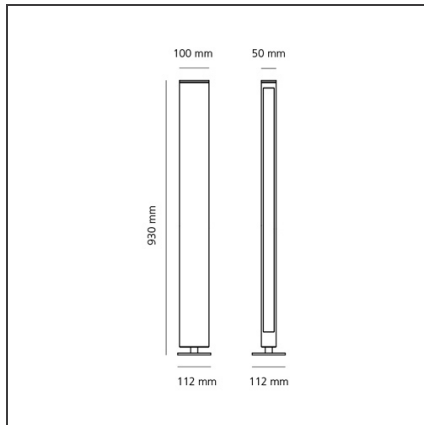

Walking Focus 90 Double emission Black

IP65

DESIGN BY

Carlotta de Bevilacqua

DESCRIPTION

The product is not yet available.

TECHNICAL DRAWINGS

FEATURES

Colour:	Black	Material:	Aluminium, glass
Installation:	Bollard, Wall	Series:	2018 Artemide Collection, Outdoor
Environment:	Outdoor	Emission:	Diffused

DIMENSIONS

Width:	cm 5
Height:	cm 93
Base Length:	cm 11.2
Depth:	cm 10

INCLUDED SOURCES

Category:	LED	CRI:	3000K
Number:	2		
Watt:	12W		
Type:	0		

LUMINAIRE

Watt:	24W	Delivered lumens output (lm):	1200lm
		CCT:	3000K