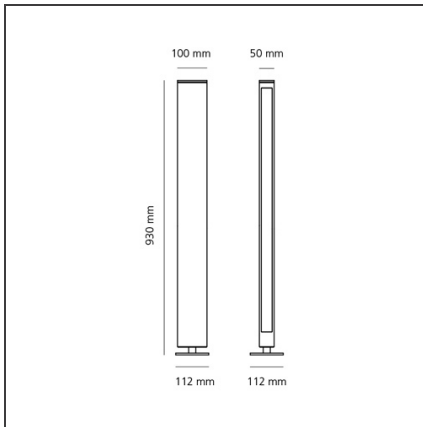

Walking Focus 90 Double emission Amber light White

IP65 

DESIGN BY

Carlotta de Bevilacqua

DESCRIPTION

The product is not yet available.

TECHNICAL DRAWINGS

FEATURES

Colour:	White	Material:	Aluminium, glass
Installation:	Bollard, Wall	Series:	2018 Artemide Collection, Outdoor
Environment:	Outdoor	Emission:	Diffused

DIMENSIONS

Width:	cm 5
Height:	cm 93
Base Length:	cm 11.2
Depth:	cm 10

INCLUDED SOURCES

Category:	LED	CRI:	3000K
Number:	2		
Watt:	12W		
Type:	0		

LUMINAIRE

Watt:	24W	Delivered lumens output (lm):	360lm
--------------	-----	--------------------------------------	-------