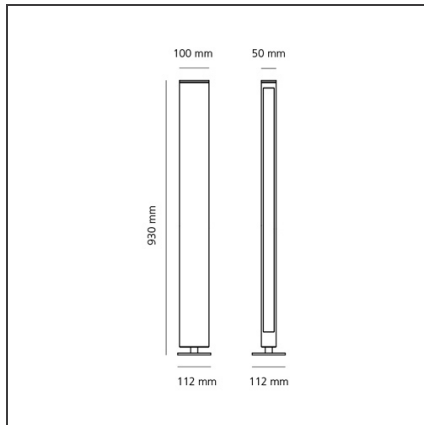

Walking Focus 90 Double emission Amber light Black

IP65 

DESIGN BY

Carlotta de Bevilacqua

DESCRIPTION

The product is not yet available.

TECHNICAL DRAWINGS

FEATURES

Colour:	Black	Material:	Aluminium, glass
Installation:	Bollard, Wall	Series:	2018 Artemide Collection, Outdoor
Environment:	Outdoor	Emission:	Diffused

DIMENSIONS

Width:	cm 5
Height:	cm 93
Base Length:	cm 11.2
Depth:	cm 10

INCLUDED SOURCES

Category:	LED	CRI:	3000K
Number:	2		
Watt:	12W		
Type:	0		

LUMINAIRE

Watt:	24W	Delivered lumens output (lm):	360lm
--------------	-----	--------------------------------------	-------