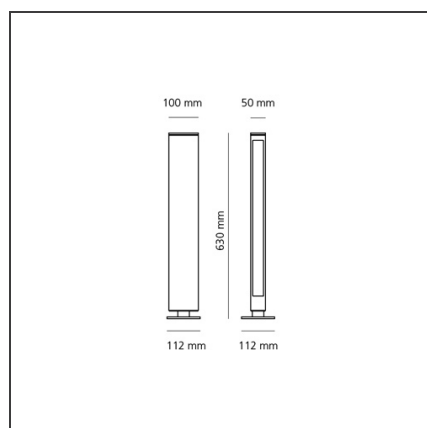

Walking Focus 60 Mono emission Silver

IP65 

DESIGN BY

Carlotta de Bevilacqua

DESCRIPTION

The product is not yet available.

TECHNICAL DRAWINGS

FEATURES

Colour:	Silver	Material:	Aluminium, glass
Installation:	Bollard, Wall	Series:	2018 Artemide Collection, Outdoor
Environment:	Outdoor	Emission:	Diffused

DIMENSIONS

Width:	cm 5
Height:	cm 63
Base Length:	cm 11.2
Depth:	cm 10

INCLUDED SOURCES

Category:	LED
Number:	1
Watt:	8W
Type:	0

LUMINAIRE

Watt:	8W	Delivered lumens output (lm):	400lm
		CCT:	3000K