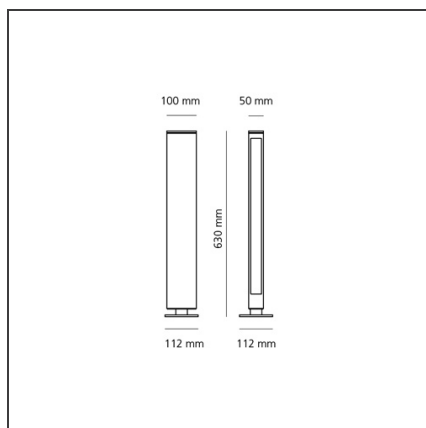

Walking Focus 60 Mono emission Amber light White

IP65 

DESIGN BY

Carlotta de Bevilacqua

DESCRIPTION

The product is not yet available.

TECHNICAL DRAWINGS

FEATURES

Colour:	White	Material:	Aluminium, glass
Installation:	Bollard, Wall	Series:	2018 Artemide Collection, Outdoor
Environment:	Outdoor	Emission:	Diffused

DIMENSIONS

Width:	cm 5
Height:	cm 63
Base Length:	cm 11.2
Depth:	cm 10

INCLUDED SOURCES

Category:	LED
Number:	1
Watt:	8W
Type:	0

LUMINAIRE

Watt:	8W	Delivered lumens output (lm): 240lm
--------------	----	--