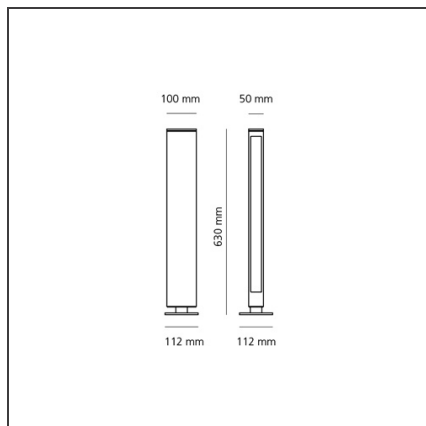

Walking Focus 60 Mono emission Amber light Silver

IP65 

DESIGN BY

Carlotta de Bevilacqua

DESCRIPTION

The product is not yet available.

TECHNICAL DRAWINGS

FEATURES

Colour:	Silver	Material:	Aluminium, glass
Installation:	Bollard, Wall	Series:	2018 Artemide Collection, Outdoor
Environment:	Outdoor	Emission:	Diffused

DIMENSIONS

Width:	cm 5
Height:	cm 63
Base Length:	cm 11.2
Depth:	cm 10

INCLUDED SOURCES

Category:	LED
Number:	1
Watt:	8W
Type:	0

LUMINAIRE

Watt:	8W	Delivered lumens output (lm): 240lm
--------------	----	--