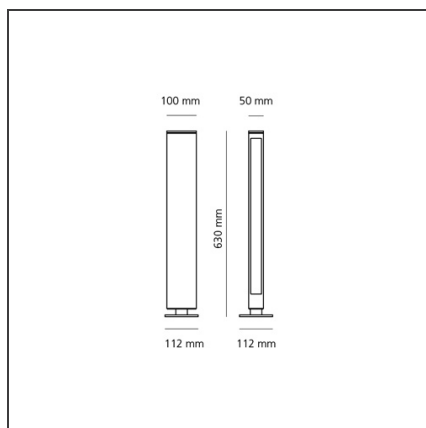

Walking Focus 60 Mono emission Amber light Black

IP65

DESIGN BY

Carlotta de Bevilacqua

DESCRIPTION

The product is not yet available.

TECHNICAL DRAWINGS

FEATURES

Colour:	Black	Material:	Aluminium, glass
Installation:	Bollard, Wall	Series:	2018 Artemide Collection, Outdoor
Environment:	Outdoor	Emission:	Diffused

DIMENSIONS

Width:	cm 5
Height:	cm 63
Base Length:	cm 11.2
Depth:	cm 10

INCLUDED SOURCES

Category:	LED
Number:	1
Watt:	8W
Type:	0

LUMINAIRE

Watt:	8W	Delivered lumens output (lm): 240lm
--------------	----	--