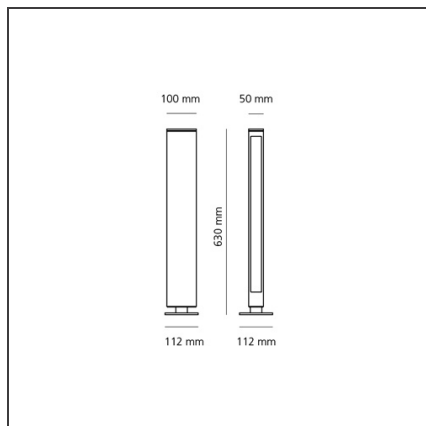

Walking Focus 60 Double emission White

IP65 

DESIGN BY

Carlotta de Bevilacqua

DESCRIPTION

The product is not yet available.

TECHNICAL DRAWINGS

FEATURES

Colour:	White	Material:	Aluminium, glass
Installation:	Bollard, Wall	Series:	2018 Artemide Collection, Outdoor
Environment:	Outdoor	Emission:	Diffused

DIMENSIONS

Width:	cm 5
Height:	cm 63
Base Length:	cm 11.2
Depth:	cm 10

INCLUDED SOURCES

Category:	LED
Number:	2
Watt:	8W
Type:	0

LUMINAIRE

Watt:	16W	Delivered lumens output (lm):	800lm
		CCT:	3000K