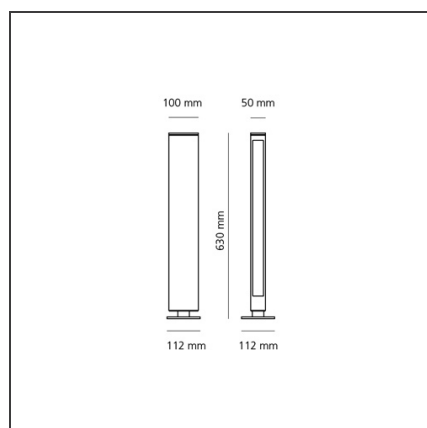

Walking Focus 60 Double emission Silver

IP65 

DESIGN BY

Carlotta de Bevilacqua

DESCRIPTION

The product is not yet available.

TECHNICAL DRAWINGS

FEATURES

Colour:	Silver	Material:	Aluminium, glass
Installation:	Bollard, Wall	Series:	2018 Artemide Collection, Outdoor
Environment:	Outdoor	Emission:	Diffused

DIMENSIONS

Width:	cm 5
Height:	cm 63
Base Length:	cm 11.2
Depth:	cm 10

INCLUDED SOURCES

Category:	LED
Number:	2
Watt:	8W
Type:	0

LUMINAIRE

Watt:	16W	Delivered lumens output (lm):	800lm
		CCT:	3000K