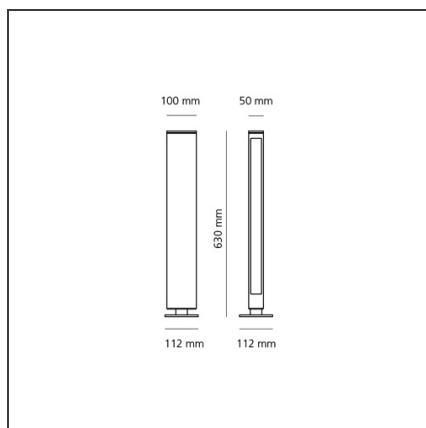

Walking Focus 60 Double emission Black

IP65 

DESIGN BY

Carlotta de Bevilacqua

DESCRIPTION

The product is not yet available.

TECHNICAL DRAWINGS

FEATURES

Colour:	Black	Material:	Aluminium, glass
Installation:	Bollard, Wall	Series:	2018 Artemide Collection, Outdoor
Environment:	Outdoor	Emission:	Diffused

DIMENSIONS

Width:	cm 5
Height:	cm 63
Base Length:	cm 11.2
Depth:	cm 10

INCLUDED SOURCES

Category:	LED
Number:	2
Watt:	8W
Type:	0

LUMINAIRE

Watt:	16W	Delivered lumens output (lm):	800lm
		CCT:	3000K