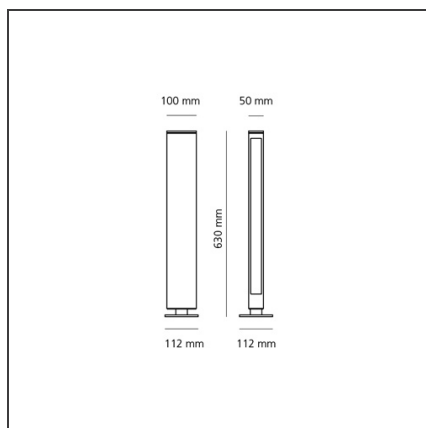

TECHNICAL DRAWINGS

FEATURES

Colour:	White	Material:	Aluminium, glass
Installation:	Bollard, Wall	Series:	2018 Artemide Collection, Outdoor
Environment:	Outdoor	Emission:	Diffused

DIMENSIONS

Width:	cm 5
Height:	cm 63
Base Length:	cm 11.2
Depth:	cm 10

INCLUDED SOURCES

Category:	LED
Number:	2
Watt:	8W
Type:	0

LUMINAIRE

Watt:	16W	Delivered lumens output (lm):240lm