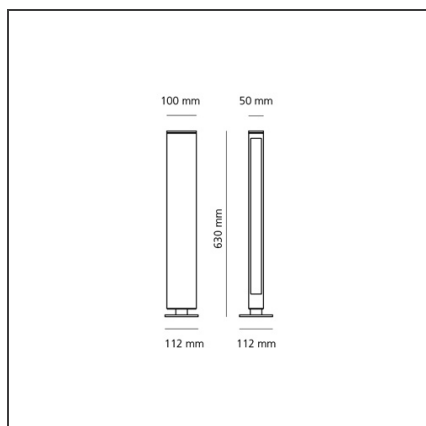

Walking Focus 60 Double emission Amber light Silver

IP65 

DESIGN BY

Carlotta de Bevilacqua

DESCRIPTION

The product is not yet available.

TECHNICAL DRAWINGS

FEATURES

Colour:	Silver	Material:	Aluminium, glass
Installation:	Bollard, Wall	Series:	2018 Artemide Collection, Outdoor
Environment:	Outdoor	Emission:	Diffused

DIMENSIONS

Width:	cm 5
Height:	cm 63
Base Length:	cm 11.2
Depth:	cm 10

INCLUDED SOURCES

Category:	LED
Number:	2
Watt:	8W
Type:	0

LUMINAIRE

Watt:	16W	Delivered lumens output (lm): 240lm
--------------	-----	--