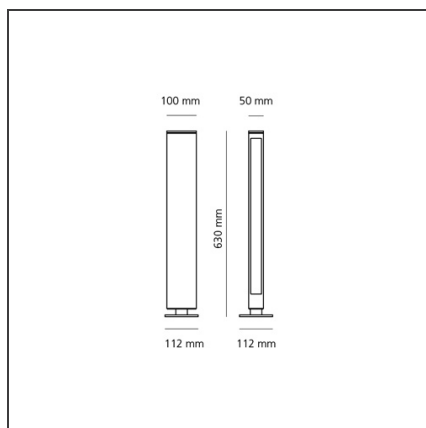

Walking Focus 60 Double emission Amber light Black

IP65 

DESIGN BY

Carlotta de Bevilacqua

DESCRIPTION

The product is not yet available.

TECHNICAL DRAWINGS

FEATURES

DIMENSIONS

| | |
|---------------------|---------|
| Width: | cm 5 |
| Height: | cm 63 |
| Base Length: | cm 11.2 |
| Depth: | cm 10 |

INCLUDED SOURCES

| | |
|------------------|-----|
| Category: | LED |
| Number: | 2 |
| Watt: | 8W |
| Type: | 0 |

LUMINAIRE

| | | |
|--------------|-----|--|
| Watt: | 16W | Delivered lumens output (lm): 240lm |
|--------------|-----|--|