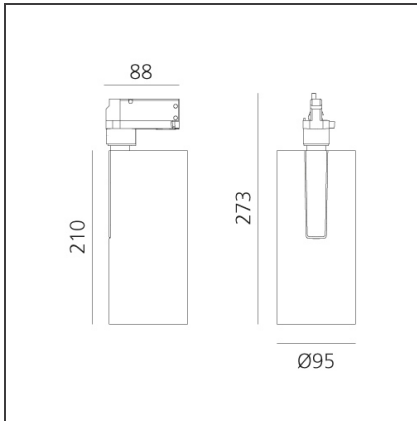

TECHNICAL DRAWINGS

FEATURES

Article Code:	AN20801	Series:	Indoor, 2018
Colour:	White		Artemide Collection
Installation:	Projector, Track		
Environment:	Indoor		

DIMENSIONS

Height:	cm 27.3
Inclination:	-90+90
Rotation:	cm 360

INCLUDED SOURCES

Category:	LED	Color temperature (K):	3000K
Number:	1	CRI:	90
Watt:	35W		
Type:	0		
Class:	A		

LUMINAIRE

Watt:	35W	Delivered lumens output (lm):	3119lm
		CCT:	3000K
		CRI:	90
		Dimmable Typology:	Dali

Notes

220/240Vac 50/60Hz Electronic ballast included.