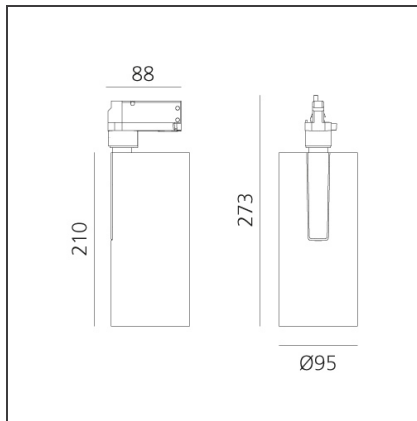

Vector Track 95 35W 60° 2700K DALI White

IP20 Dimmerable: +  -

DESIGN BY

Carlotta de Bevilacqua

DESCRIPTION

Three sizes with three different beam angles each (spot, flood, wide flood) obtained by means of refractive or hybrid optical units. Vector 55 track DALI zoom optic (22°-32°). Junction arm integrated in the spotlight's body to keep the barycentre aligned with the track and prevent any imbalance in possible suspension versions of the track. The junction allows 360° rotation and 90° tilting for maximum emission adjustment freedom. Vector 95 available only in track version. Version with compact 4-conductor (3p+n) adapter with hidden LED driver and not-dimmable phase selector.

TECHNICAL DRAWINGS

FEATURES

Article Code:	AN21801	Series:	Indoor, 2018
Colour:	White		Artemide Collection
Installation:	Projector, Track		
Environment:	Indoor		

DIMENSIONS

Height:	cm 27.3
Inclination:	-90+90
Rotation:	cm 360

INCLUDED SOURCES

Category:	LED	Color temperature (K):	2700K
Number:	1		
Watt:	35W		
Type:	0		

LUMINAIRE

Watt:	35W	Delivered lumens output (lm):	3119lm
		CCT:	2700K
		CRI:	90
		Dimmable Typology:	Dali

Notes