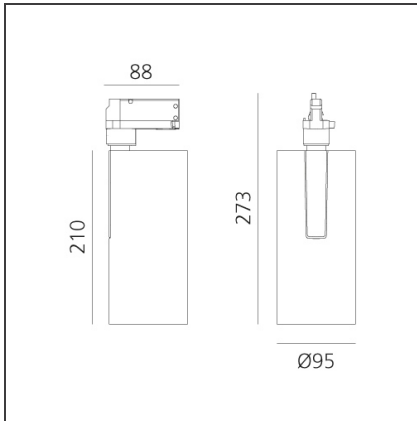

Vector Track 95 35W 60° 2700K DALI Brushed silver

IP20 Dimmerable: +  -

DESIGN BY

Carlotta de Bevilacqua

DESCRIPTION

Three sizes with three different beam angles each (spot, flood, wide flood) obtained by means of refractive or hybrid optical units. Vector 55 track DALI zoom optic (22°-32°). Junction arm integrated in the spotlight's body to keep the barycentre aligned with the track and prevent any imbalance in possible suspension versions of the track. The junction allows 360° rotation and 90° tilting for maximum emission adjustment freedom. Vector 95 available only in track version. Version with compact 4-conductor (3p+n) adapter with hidden LED driver and not-dimmable phase selector.

TECHNICAL DRAWINGS

FEATURES

Article Code:	AN21815	Series:	Indoor, 2018
Colour:	Brushed silver		Artemide Collection
Installation:	Projector, Track		
Environment:	Indoor		

DIMENSIONS

Height:	cm 27.3
Inclination:	-90+90
Rotation:	cm 360

INCLUDED SOURCES

Category:	LED	Color temperature (K):	2700K
Number:	1		
Watt:	35W		
Type:	0		

LUMINAIRE

Watt:	35W	Delivered lumens output (lm):	3119lm
		CCT:	2700K
		CRI:	90
		Dimmable Typology:	Dali

Notes