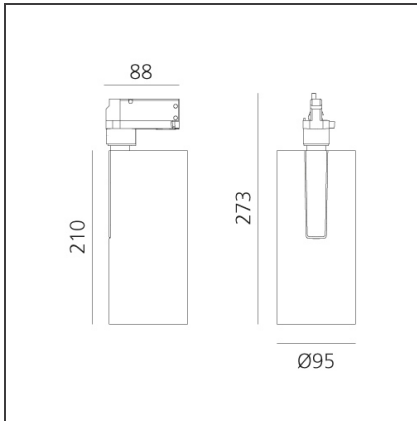

Vector Track 95 35W 24° 2700K DALI Black

IP20 Dimmerable: +  -

DESIGN BY

Carlotta de Bevilacqua

DESCRIPTION

Three sizes with three different beam angles each (spot, flood, wide flood) obtained by means of refractive or hybrid optical units. Vector 55 track DALI zoom optic (22°-32°). Junction arm integrated in the spotlight's body to keep the barycentre aligned with the track and prevent any imbalance in possible suspension versions of the track. The junction allows 360° rotation and 90° tilting for maximum emission adjustment freedom. Vector 95 available only in track version. Version with compact 4-conductor (3p+n) adapter with hidden LED driver and not-dimmable phase selector.

TECHNICAL DRAWINGS

FEATURES

Article Code:	AN21704	Series:	Indoor, 2018
Colour:	Black		Artemide Collection
Installation:	Projector, Track		
Environment:	Indoor		

DIMENSIONS

Height:	cm 27.3
Inclination:	-90+90
Rotation:	cm 360

INCLUDED SOURCES

Category:	LED	Color temperature (K):	2700K
Number:	1		
Watt:	35W		
Type:	0		

LUMINAIRE

Watt:	35W	Delivered lumens output (lm):	3122lm
		CCT:	2700K
		CRI:	90
		Dimmable Typology:	Dali

Notes