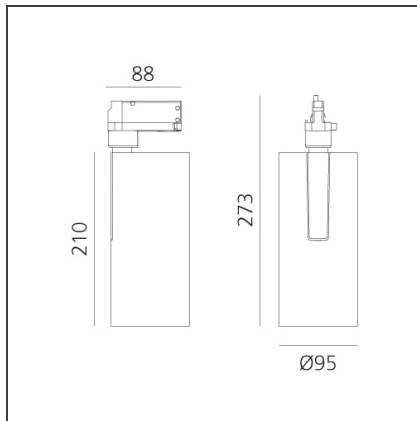

Vector Track 95 35W 16° 2700K Undimmable Brushed bronze

IP20 

DESIGN BY

Carlotta de Bevilacqua

DESCRIPTION

Three sizes with three different beam angles each (spot, flood, wide flood) obtained by means of refractive or hybrid optical units. Vector 55 track DALI zoom optic (22°-32°). Junction arm integrated in the spotlight's body to keep the barycentre aligned with the track and prevent any imbalance in possible suspension versions of the track. The junction allows 360° rotation and 90° tilting for maximum emission adjustment freedom. Vector 95 available only in track version. Version with compact 4-conductor (3p+n) adapter with hidden LED driver and not-dimmable phase selector.

TECHNICAL DRAWINGS

FEATURES

Article Code:	AN21120	Series:	Indoor, 2018 Artemide Collection
Colour:	Brushed bronze		
Installation:	Projector, Track		
Environment:	Indoor		

DIMENSIONS

Height:	cm 27.3
Inclination:	-90+90
Rotation:	cm 360

INCLUDED SOURCES

Category:	LED	Color temperature (K):	2700K
Number:	1		
Watt:	35W		
Type:	0		

LUMINAIRE

Watt:	35W	Delivered lumens output (lm):	3118lm
		CCT:	2700K
		CRI:	90

Notes

220/240Vac 50/60Hz Electronic ballast included.