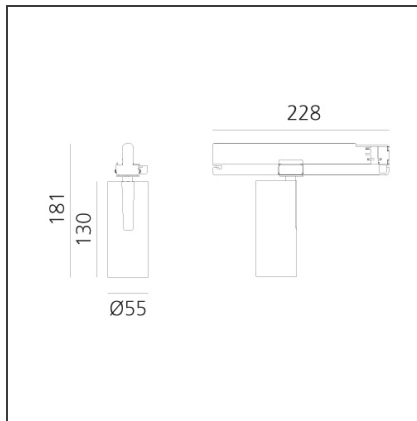

Vector Track 55 25W 22° 3000K Undimmable Black

IP20 

DESIGN BY

Carlotta de Bevilacqua

DESCRIPTION

Three sizes with three different beam angles each (spot, flood, wide flood) obtained by means of refractive or hybrid optical units. Vector 55 track DALI zoom optic (22°-32°). Junction arm integrated in the spotlight's body to keep the barycentre aligned with the track and prevent any imbalance in possible suspension versions of the track. The junction allows 360° rotation and 90° tilting for maximum emission adjustment freedom. Vector 95 available only in track version. Version with compact 4-conductor (3p+n) adapter with hidden LED driver and not-dimmable phase selector.

TECHNICAL DRAWINGS

FEATURES

Article Code:	AN10204	Series:	Indoor, 2018 Artemide Collection
Colour:	Black		
Installation:	Projector, Track		
Environment:	Indoor		

DIMENSIONS

Height:	cm 18.4
Base Length:	cm 16.2
Inclination:	-90+90
Rotation:	cm 360

Adjustable
dowsers - Vector
55
AP91500