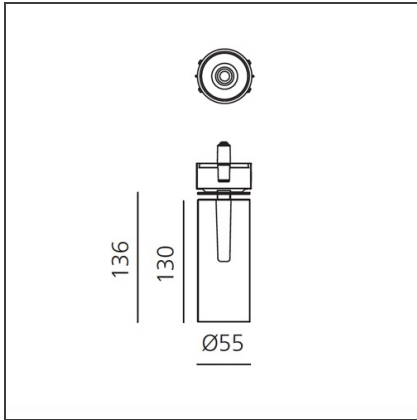

Vector Recessed 55 - 17,5W 32° 4000K Brushed Bronze

IP20 

DESIGN BY

Carlotta de Bevilacqua

DESCRIPTION

Two sizes with three different beam angles each (spot, flood, wide flood) obtained by means of refractive or hybrid optical units. The junction allows 360° rotation and 90° tilting for maximum emission adjustment freedom. Vector 40 and 55 available version: recessed trim or trimless.

TECHNICAL DRAWINGS

FEATURES

Article Code:	AP56320	Material:	Alluminium body
Colour:	Brushed Bronze	Series:	Indoor, 2018
Installation:	Projector, Recessed		Artemide Collection
Environment:	Indoor		

DIMENSIONS

Height:	cm 13.6	Cutout diameter:	cm 8.6
Inclination:	-90+90		
Rotation:	cm 360		

INCLUDED SOURCES

Category:	LED	Color temperature (K):	4000K
Number:	1	Color Tolerance:	MacAdam 3SDCM
Watt:	17,5W	CRI:	90
Type:	0	Service Life:	L70 (6K) 50000h

LUMINAIRE

Watt:	17,5W	Delivered lumens output (lm):	1356lm
		CCT:	4000K
		Efficiency:	68%
		Efficacy:	79.79lm/W
		CRI:	90

Notes

Trimless recessed structure not included, to be ordered separately. Driver 700/500mA SELV supplied separately. Depending on the driver, the product can be dimmable DALI or undimmable.