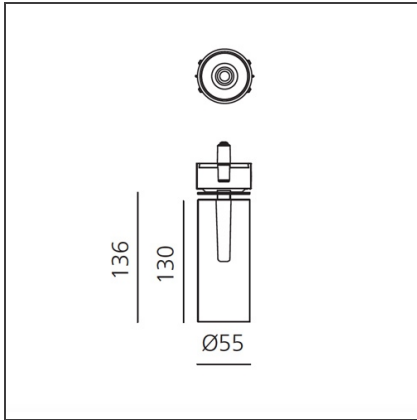

Vector Recessed 55 - 17,5W 32° 3000K Brushed silver

IP20 

DESIGN BY

Carlotta de Bevilacqua

DESCRIPTION

Two sizes with three different beam angles each (spot, flood, wide flood) obtained by means of refractive or hybrid optical units. The junction allows 360° rotation and 90° tilting for maximum emission adjustment freedom. Vector 40 and 55 available version: recessed trim or trimless.

TECHNICAL DRAWINGS

FEATURES

Article Code:	AP51315	Material:	Alluminium body
Colour:	Brushed silver	Series:	Indoor, 2018
Installation:	Projector, Recessed		Artemide Collection
Environment:	Indoor		

DIMENSIONS

Height:	cm 13.6	Cutout diameter:	cm 8.6
Inclination:	-90+90		
Rotation:	cm 360		

INCLUDED SOURCES

Category:	LED	Color temperature (K):	3000K
Number:	1	Color Tolerance:	MacAdam 3SDCM
Watt:	17,5W	CRI:	90
Type:	0	Service Life:	L70 (6K) 50000h

LUMINAIRE

Watt:	17,5W	Delivered lumens output (lm):	1335lm
		CCT:	3000K
		Efficiency:	68%
		Efficacy:	78.55lm/W
		CRI:	90

Notes

Trimless recessed structure not included, to be ordered separately. Driver 700/500mA SELV supplied separately. Depending on the driver, the product can be dimmable DALI or undimmable.