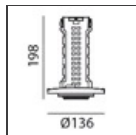

Vector Recessed 55 - 17,5W 32° 3000K Brushed silver

IP20 

DESIGN BY

Carlotta de Bevilacqua

DESCRIPTION

Two sizes with three different beam angles each (spot, flood, wide flood) obtained by means of refractive or hybrid optical units. The junction allows 360° rotation and 90° tilting for maximum emission adjustment freedom. Vector 40 and 55 available version: recessed trim or trimless.

Height:	cm 13.6	Cutout diameter:	cm 8.6
Inclination:	-90+90		
Rotation:	cm 360		

INCLUDED SOURCES

Category:	LED	Color temperature (K):	3000K
Number:	1	Color Tolerance:	MacAdam 3SDCM
Watt:	17,5W	CRI:	90
Type:	0	Service Life:	L70 (6K) 50000h

ACCESSORIES

Driver 15-32W
500-700mA - 220-
24Vac -
Undimmable -
146,5x43,5x22 mm
(LxWxH)
dv1030

Driver 11-25W
500-700mA - 220-
24Vac - Dimmable
DALI -
164x38x24,5 mm
(LxWxH)
dv1031

Vector 55 -
Optional Trim
Frame Ø 108 -
White
Ap59101

Vector 55 -
Optional Trim
Frame Ø 108 -
Black
Ap59104

Vector 40 -
Trimless recessed
structure
AP50000