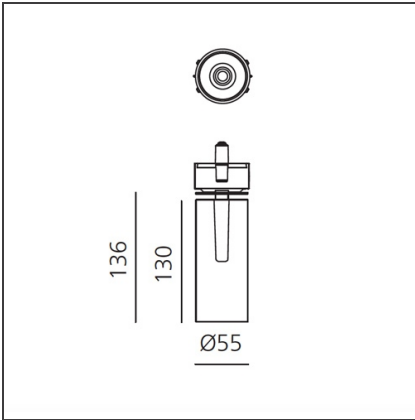

Vector Recessed 55 - 17,5W 32° 3000K Brushed bronze

IP20 

DESIGN BY

Carlotta de Bevilacqua

DESCRIPTION

Two sizes with three different beam angles each (spot, flood, wide flood) obtained by means of refractive or hybrid optical units. The junction allows 360° rotation and 90° tilting for maximum emission adjustment freedom. Vector 40 and 55 available version: recessed trim or trimless.

TECHNICAL DRAWINGS

FEATURES

Article Code:	AP51320	Material:	Alluminium body
Colour:	Brushed bronze	Series:	Indoor, 2018
Installation:	Projector, Recessed		Artemide Collection
Environment:	Indoor		

DIMENSIONS

Height:	cm 13.6	Cutout diameter:	cm 8.6
Inclination:	-90+90		
Rotation:	cm 360		

INCLUDED SOURCES

Category:	LED	Color temperature (K):	3000K
Number:	1	Color Tolerance:	MacAdam 3SDCM
Watt:	17,5W	CRI:	90
Type:	0	Service Life:	L70 (6K) 50000h

LUMINAIRE

Watt:	17,5W	Delivered lumens output (lm):	1335lm
		CCT:	3000K
		Efficiency:	68%
		Efficacy:	78.55lm/W
		CRI:	90

Notes

Trimless recessed structure not included, to be ordered separately. Driver 700/500mA SELV supplied separately. Depending on the driver, the product can be dimmable DALI or undimmable.