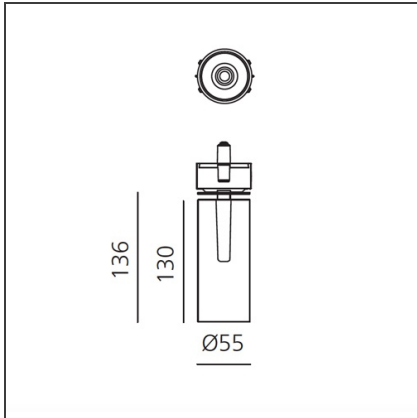

TECHNICAL DRAWINGS

FEATURES

Article Code:	AP53204	Material:	Alluminium body
Colour:	Black	Series:	Indoor, 2018
Installation:	Projector, Recessed		Artemide Collection
Environment:	Indoor		

DIMENSIONS

Height:	cm 13.6	Cutout diameter:	cm 8.6
Inclination:	-90+90		
Rotation:	cm 360		

INCLUDED SOURCES

Category:	LED	Color temperature (K):	2700K
Number:	1	Color Tolerance:	MacAdam 3SDCM
Watt:	17,5W	CRI:	90
Type:	0	Service Life:	L70 (6K) 50000h

LUMINAIRE

Watt:	17,5W	Delivered lumens output (lm):	1178lm
		CCT:	2700K
		Efficiency:	62%
		Efficacy:	69.27lm/W
		CRI:	90

Notes

Trimless recessed structure not included, to be ordered separately. Driver 700/500mA SELV supplied separately. Depending on the driver, the product can be dimmable DALI or undimmable.