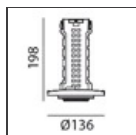

Vector 40 -
Trimless recessed
structure
AP50000