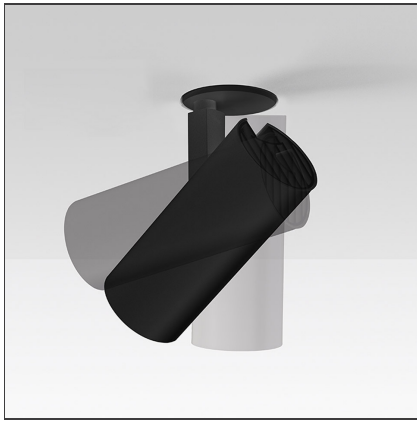

## Vector Recessed 55 - 17,5W 22° 2700K Black

IP20 

### DESCRIPTION

Two sizes with three different beam angles each (spot, flood, wide flood) obtained by means of refractive or hybrid optical units. The junction allows 360° rotation and 90° tilting for maximum emission adjustment freedom. Vector 40 and 55 available version: recessed trim or trimless.

### DIMENSIONS

<b>Height:</b>	cm 13.6	<b>Cutout diameter:</b>	cm 8.6
<b>Inclination:</b>	-90+90		
<b>Rotation:</b>	cm 360		