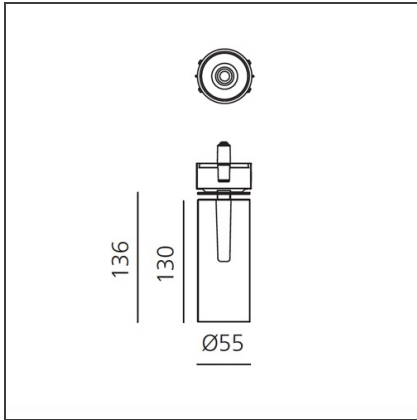

Vector Recessed 55 - 17,5W 16° 3000K Brushed bronze

IP20 

DESIGN BY

Carlotta de Bevilacqua

DESCRIPTION

Two sizes with three different beam angles each (spot, flood, wide flood) obtained by means of refractive or hybrid optical units. The junction allows 360° rotation and 90° tilting for maximum emission adjustment freedom. Vector 40 and 55 available version: recessed trim or trimless.

TECHNICAL DRAWINGS

FEATURES

Article Code:	AP51120	Material:	Alluminium body
Colour:	Brushed bronze	Series:	Indoor, 2018
Installation:	Projector, Recessed		Artemide Collection
Environment:	Indoor		

DIMENSIONS

Height:	cm 13.6	Cutout diameter:	cm 8.6
Inclination:	-90+90		
Rotation:	cm 360		

INCLUDED SOURCES

Category:	LED	Color temperature (K):	3000K
Number:	1	Color Tolerance:	MacAdam 3SDCM
Watt:	17,5W	CRI:	90
Type:	0	Service Life:	L70 (6K) 50000h

LUMINAIRE

Watt:	17,5W	Delivered lumens output (lm):	1248lm
		CCT:	3000K
		Efficiency:	64%
		Efficacy:	73.41lm/W
		CRI:	90

Notes

Trimless recessed structure not included, to be ordered separately. Driver 700/500mA SELV supplied separately. Depending on the driver, the product can be dimmable DALI or undimmable.