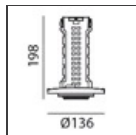

Vector Recessed 55 - 17,5W 16° 2700K Brushed bronze

IP20 

DESIGN BY

Carlotta de Bevilacqua

DESCRIPTION

Two sizes with three different beam angles each (spot, flood, wide flood) obtained by means of refractive or hybrid optical units. The junction allows 360° rotation and 90° tilting for maximum emission adjustment freedom. Vector 40 and 55 available version: recessed trim or trimless.

Height:	cm 13.6	Cutout diameter:	cm 8.6
Inclination:	-90+90		
Rotation:	cm 360		

INCLUDED SOURCES

Category:	LED	Color temperature (K):	2700K
Number:	1	Color Tolerance:	MacAdam 3SDCM
Watt:	17,5W	CRI:	90
Type:	0	Service Life:	L70 (6K) 50000h

ACCESSORIES

Driver 15-32W
500-700mA - 220-
24Vac -
Undimmable -
146,5x43,5x22 mm
(LxWxH)
dv1030

Driver 11-25W
500-700mA - 220-
24Vac - Dimmable
DALI -
164x38x24,5 mm
(LxWxH)
dv1031

Vector 55 -
Optional Trim
Frame Ø 108 -
White
Ap59101

Vector 55 -
Optional Trim
Frame Ø 108 -
Black
Ap59104

Vector 40 -
Trimless recessed
structure
AP50000