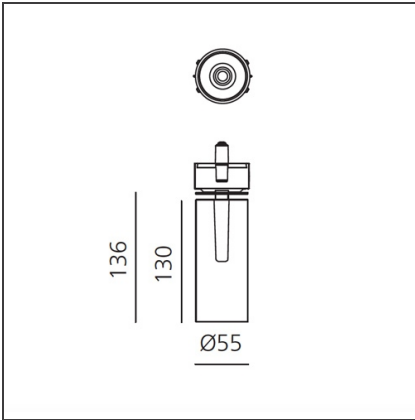

Vector Recessed 55 - 17,5W 16° 2700K Brushed bronze

IP20 

DESIGN BY

Carlotta de Bevilacqua

DESCRIPTION

Two sizes with three different beam angles each (spot, flood, wide flood) obtained by means of refractive or hybrid optical units. The junction allows 360° rotation and 90° tilting for maximum emission adjustment freedom. Vector 40 and 55 available version: recessed trim or trimless.

TECHNICAL DRAWINGS

FEATURES

Article Code:	AP53120	Material:	Alluminium body
Colour:	Brushed bronze	Series:	Indoor, 2018
Installation:	Projector, Recessed		Artemide Collection
Environment:	Indoor		

DIMENSIONS

Height:	cm 13.6	Cutout diameter:	cm 8.6
Inclination:	-90+90		
Rotation:	cm 360		

INCLUDED SOURCES

Category:	LED	Color temperature (K):	2700K
Number:	1	Color Tolerance:	MacAdam 3SDCM
Watt:	17,5W	CRI:	90
Type:	0	Service Life:	L70 (6K) 50000h

ACCESSORIES

Driver 15-32W
500-700mA - 220-
24Vac -
Undimmable -
146,5x43,5x22 mm
(LxWxH)
dv1030

Driver 11-25W
500-700mA - 220-
24Vac - Dimmable
DALI -
164x38x24,5 mm
(LxWxH)
dv1031

Vector 55 -
Optional Trim
Frame Ø 108 -
White
Ap59101