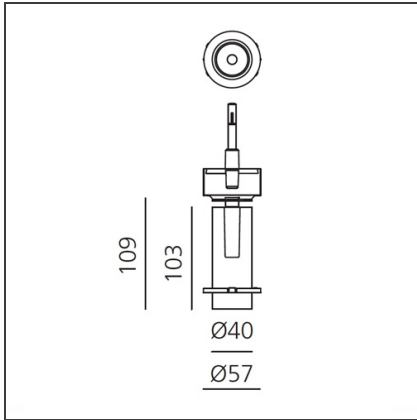

Vector Recessed 40 - 8W 28° 4000K Brushed Bronze

IP20 

DESIGN BY

Carlotta de Bevilacqua

DESCRIPTION

Two sizes with three different beam angles each (spot, flood, wide flood) obtained by means of refractive or hybrid optical units. The junction allows 360° rotation and 90° tilting for maximum emission adjustment freedom. Vector 40 and 55 available version: recessed trim or trimless.

TECHNICAL DRAWINGS

FEATURES

Article Code:	AP55320	Material:	Alluminium body
Colour:	Brushed Bronze	Series:	Indoor, 2018
Installation:	Projector, Recessed		Artemide Collection
Environment:	Indoor		

DIMENSIONS

Height:	cm 10.9	Cutout diameter:	cm 8.6
Inclination:	-90+90		
Rotation:	cm 360		

INCLUDED SOURCES

Category:	LED	Color temperature (K):	4000K
Number:	1	Color Tolerance:	MacAdam 3SDCM
Watt:	8W	CRI:	90
Type:	0	Service Life:	L70 (6K) 50000h

ACCESSORIES

Driver 15-32W
500-700mA - 220-
24Vac -
Undimmable -
146,5x43,5x22 mm
(LxWxH)
dv1030

Driver 11-25W
500-700mA - 220-
24Vac - Dimmable
DALI -
164x38x24,5 mm
(LxWxH)
dv1031

Vector 40 -
Optional Trim
Frame Ø 108 -
White
Ap59001