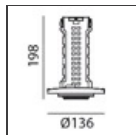

Vector Recessed 40 - 8W 28° 4000K Brushed Bronze

IP20 

DESIGN BY

Carlotta de Bevilacqua

DESCRIPTION

Two sizes with three different beam angles each (spot, flood, wide flood) obtained by means of refractive or hybrid optical units. The junction allows 360° rotation and 90° tilting for maximum emission adjustment freedom. Vector 40 and 55 available version: recessed trim or trimless.

Height:	cm 10.9	Cutout diameter:	cm 8.6
Inclination:	-90+90		
Rotation:	cm 360		

INCLUDED SOURCES

Category:	LED	Color temperature (K):	4000K
Number:	1	Color Tolerance:	MacAdam 3SDCM
Watt:	8W	CRI:	90
Type:	0	Service Life:	L70 (6K) 50000h

ACCESSORIES

Driver 15-32W
500-700mA - 220-
24Vac -
Undimmable -
146,5x43,5x22 mm
(LxWxH)
dv1030

Driver 11-25W
500-700mA - 220-
24Vac - Dimmable
DALI -
164x38x24,5 mm
(LxWxH)
dv1031

Vector 40 -
Optional Trim
Frame Ø 108 -
White
Ap59001

Vector 40 -
Optional Trim
Frame Ø 108 -
Black
Ap59004

Vector 40 -
Trimless recessed
structure
AP50000