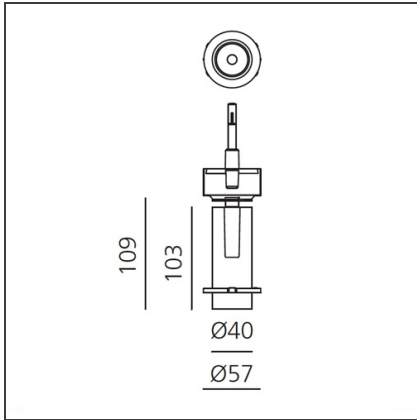

Vector Recessed 40 - 8W 20° 3000K Brushed silver

IP20 

DESIGN BY

Carlotta de Bevilacqua

DESCRIPTION

Two sizes with three different beam angles each (spot, flood, wide flood) obtained by means of refractive or hybrid optical units. The junction allows 360° rotation and 90° tilting for maximum emission adjustment freedom. Vector 40 and 55 available version: recessed trim or trimless.

TECHNICAL DRAWINGS

FEATURES

Article Code:	AP50215	Material:	Alluminium body
Colour:	Brushed silver	Series:	Indoor, 2018
Installation:	Projector, Recessed		Artemide Collection
Environment:	Indoor		

DIMENSIONS

Height:	cm 10.9	Cutout diameter:	cm 8.6
Inclination:	-90+90		
Rotation:	cm 360		

INCLUDED SOURCES

Category:	LED	Color temperature (K):	3000K
Number:	1	Color Tolerance:	MacAdam 3SDCM
Watt:	8W	CRI:	90
Type:	0	Service Life:	L70 (6K) 50000h

ACCESSORIES

Driver 15-32W
500-700mA - 220-
24Vac -
Undimmable -
146,5x43,5x22 mm
(LxWxH)
dv1030

Driver 11-25W
500-700mA - 220-
24Vac - Dimmable
DALI -
164x38x24,5 mm
(LxWxH)
dv1031

Vector 40 -
Optional Trim
Frame Ø 108 -
White
Ap59001