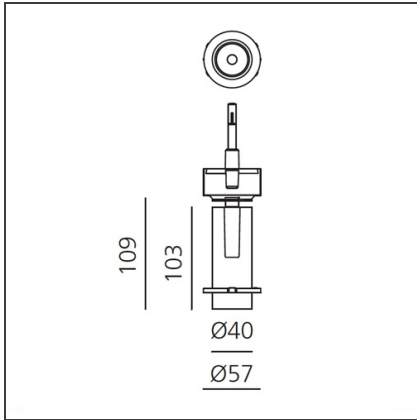

Vector Recessed 40 - 8W 20° 2700K Brushed silver

IP20 

DESIGN BY

Carlotta de Bevilacqua

DESCRIPTION

Two sizes with three different beam angles each (spot, flood, wide flood) obtained by means of refractive or hybrid optical units. The junction allows 360° rotation and 90° tilting for maximum emission adjustment freedom. Vector 40 and 55 available version: recessed trim or trimless.

TECHNICAL DRAWINGS

FEATURES

| | | | |
|----------------------|---------------------|------------------|---------------------|
| Article Code: | AP52215 | Material: | Alluminium body |
| Colour: | Brushed silver | Series: | Indoor, 2018 |
| Installation: | Projector, Recessed | | Artemide Collection |
| Environment: | Indoor | | |

DIMENSIONS

| | | | |
|---------------------|---------|-------------------------|--------|
| Height: | cm 10.9 | Cutout diameter: | cm 8.6 |
| Inclination: | -90+90 | | |
| Rotation: | cm 360 | | |

INCLUDED SOURCES