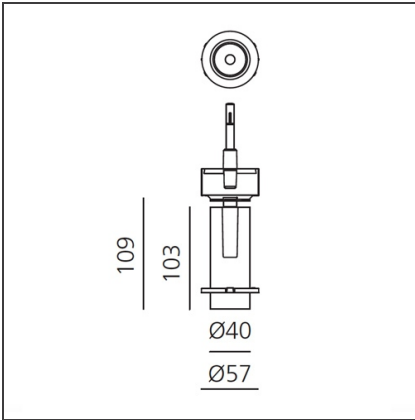

Vector Recessed 40 - 8W 20° 2700K Brushed bronze

IP20 

DESIGN BY

Carlotta de Bevilacqua

DESCRIPTION

Two sizes with three different beam angles each (spot, flood, wide flood) obtained by means of refractive or hybrid optical units. The junction allows 360° rotation and 90° tilting for maximum emission adjustment freedom. Vector 40 and 55 available version: recessed trim or trimless.

TECHNICAL DRAWINGS

FEATURES

Article Code:	AP52220	Material:	Alluminium body
Colour:	Brushed bronze	Series:	Indoor, 2018
Installation:	Projector, Recessed		Artemide Collection
Environment:	Indoor		

DIMENSIONS

Height:	cm 10.9	Cutout diameter:	cm 8.6
Inclination:	-90+90		
Rotation:	cm 360		

INCLUDED SOURCES

Category:	LED	Color temperature (K):	2700K
Number:	1	Color Tolerance:	MacAdam 3SDCM
Watt:	8W	CRI:	90
Type:	0	Service Life:	L70 (6K) 50000h

ACCESSORIES

Driver 15-32W
500-700mA - 220-
24Vac -
Undimmable -
146,5x43,5x22 mm
(LxWxH)
dv1030

Driver 11-25W
500-700mA - 220-
24Vac - Dimmable
DALI -
164x38x24,5 mm
(LxWxH)
dv1031

Vector 40 -
Optional Trim
Frame Ø 108 -
White
Ap59001