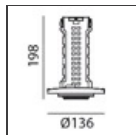

Vector Recessed 40 - 8W 20° 2700K Brushed bronze

IP20 

DESIGN BY

Carlotta de Bevilacqua

DESCRIPTION

Two sizes with three different beam angles each (spot, flood, wide flood) obtained by means of refractive or hybrid optical units. The junction allows 360° rotation and 90° tilting for maximum emission adjustment freedom. Vector 40 and 55 available version: recessed trim or trimless.

Height:	cm 10.9	Cutout diameter:	cm 8.6
Inclination:	-90+90		
Rotation:	cm 360		

INCLUDED SOURCES

Category:	LED	Color temperature (K):	2700K
Number:	1	Color Tolerance:	MacAdam 3SDCM
Watt:	8W	CRI:	90
Type:	0	Service Life:	L70 (6K) 50000h

ACCESSORIES

Driver 15-32W
500-700mA - 220-
24Vac -
Undimmable -
146,5x43,5x22 mm
(LxWxH)
dv1030

Driver 11-25W
500-700mA - 220-
24Vac - Dimmable
DALI -
164x38x24,5 mm
(LxWxH)
dv1031

Vector 40 -
Optional Trim
Frame Ø 108 -
White
Ap59001

Vector 40 -
Optional Trim
Frame Ø 108 -
Black
Ap59004

Vector 40 -
Trimless recessed
structure
AP50000