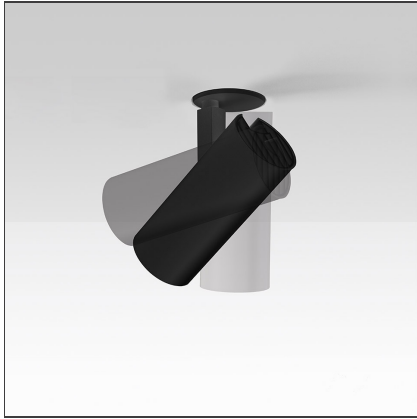

Vector Recessed 40 - 8W 13° 3000K Black

IP20 

DESIGN BY

Carlotta de Bevilacqua

DESCRIPTION

Two sizes with three different beam angles each (spot, flood, wide flood) obtained by means of refractive or hybrid optical units. The junction allows 360° rotation and 90° tilting for maximum emission adjustment freedom. Vector 40 and 55 available version: recessed trim or trimless.

TECHNICAL DRAWINGS

FEATURES

Article Code:	AP50104	Material:	Alluminium body
Colour:	Black	Series:	Indoor, 2018
Installation:	Projector, Recessed		Artemide Collection
Environment:	Indoor		

DIMENSIONS

Height:	cm 10.9	Cutout diameter:	cm 8.6
Inclination:	-90+90		
Rotation:	cm 360		

Notes

Trimless recessed structure not included, to be ordered separately. Driver 700/500mA SELV supplied separately. Depending on the driver, the product can be dimmable DALI or undimmable.

ACCESSORIES

Driver 15-32W
500-700mA - 220-
24Vac -
Undimmable -
146,5x43,5x22 mm
(LxWxH)
dv1030