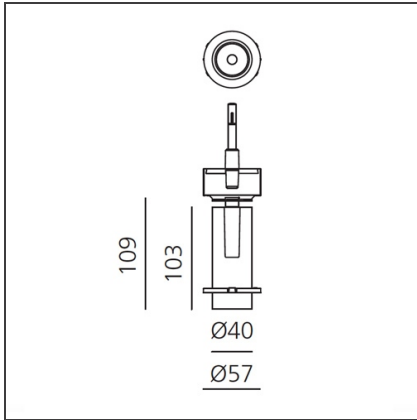

Vector Recessed 40 - 8W 13° 3000K Black

IP20 

DESIGN BY

Carlotta de Bevilacqua

DESCRIPTION

Two sizes with three different beam angles each (spot, flood, wide flood) obtained by means of refractive or hybrid optical units. The junction allows 360° rotation and 90° tilting for maximum emission adjustment freedom. Vector 40 and 55 available version: recessed trim or trimless.

TECHNICAL DRAWINGS

FEATURES

Article Code:	AP50104	Material:	Alluminium body
Colour:	Black	Series:	Indoor, 2018
Installation:	Projector, Recessed		Artemide Collection
Environment:	Indoor		

DIMENSIONS

Height:	cm 10.9	Cutout diameter:	cm 8.6
Inclination:	-90+90		
Rotation:	cm 360		

Driver 11-25W
500-700mA - 220-
24Vac - Dimmable
DALI -
164x38x24,5 mm
(LxWxH)
dv1031

Vector 40 -
Optional Trim
Frame Ø 108 -
White
Ap59001

Vector 40 -
Optional Trim
Frame Ø 108 -
Black
Ap59004

Vector 40 -
Trimless recessed
structure
AP50000