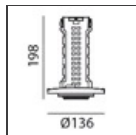

Vector Recessed 40 - 8W 13° 3000K Black

IP20 

DESIGN BY

Carlotta de Bevilacqua

DESCRIPTION

Two sizes with three different beam angles each (spot, flood, wide flood) obtained by means of refractive or hybrid optical units. The junction allows 360° rotation and 90° tilting for maximum emission adjustment freedom. Vector 40 and 55 available version: recessed trim or trimless.

TECHNICAL DRAWINGS

FEATURES

Article Code:	AP50104	Material:	Alluminium body
Colour:	Black	Series:	Indoor, 2018
Installation:	Projector, Recessed		Artemide Collection
Environment:	Indoor		

DIMENSIONS

Height:	cm 10.9	Cutout diameter:	cm 8.6
Inclination:	-90+90		
Rotation:	cm 360		

Notes

Trimless recessed structure not included, to be ordered separately. Driver 700/500mA SELV supplied separately. Depending on the driver, the product can be dimmable DALI or undimmable.

ACCESSORIES

Driver 15-32W
500-700mA - 220-
24Vac -
Undimmable -
146,5x43,5x22 mm
(LxWxH)
dv1030

Driver 11-25W
500-700mA - 220-
24Vac - Dimmable
DALI -
164x38x24,5 mm
(LxWxH)
dv1031

Vector 40 -
Optional Trim
Frame Ø 108 -
White
Ap59001

Vector 40 -
Optional Trim
Frame Ø 108 -
Black
Ap59004

Vector 40 -
Trimless recessed
structure
AP50000