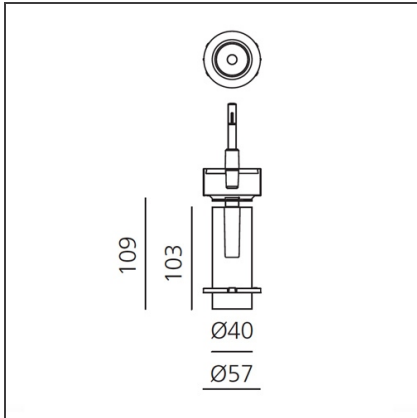

TECHNICAL DRAWINGS

FEATURES

Article Code:	AP52115	Material:	Alluminium body
Colour:	Brushed silver	Series:	Indoor, 2018
Installation:	Projector, Recessed		Artemide Collection
Environment:	Indoor		

DIMENSIONS

Height:	cm 10.9	Cutout diameter:	cm 8.6
Inclination:	-90+90		
Rotation:	cm 360		

INCLUDED SOURCES

Category:	LED	Color temperature (K):	2700K
Number:	1	Color Tolerance:	MacAdam 3SDCM
Watt:	8W	CRI:	90
Type:	0	Service Life:	L70 (6K) 50000h

LUMINAIRE

Watt:	8W	Delivered lumens output (lm):	505lm
		CCT:	2700K
		Efficiency:	81%
		Efficacy:	63.16lm/W
		CRI:	90

Notes

Trimless recessed structure not included, to be ordered separately. Driver 700/500mA SELV supplied separately. Depending on the driver, the product can be dimmable DALI or undimmable.