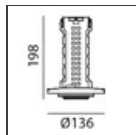

Vector 40 -
Trimless recessed
structure
AP50000