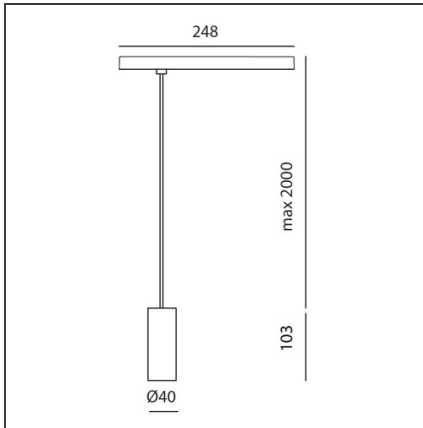

Vector Pendant Magnetic 40 - 10W 28° 4000K DALI Brushed bronze

IP20  Dimmerable: 

DESIGN BY

Carlotta de Bevilacqua

DESCRIPTION

Two sizes with three different beam angles each (spot, flood, wide flood) obtained by means of refractive or hybrid optical units. Junction arm integrated in the spotlight's body to keep the barycentre aligned with the track and prevent any imbalance in possible suspension versions of the track. The junction allows 360° rotation and 90° tilting for maximum emission adjustment freedom.

TECHNICAL DRAWINGS

FEATURES

Article Code:	AP25320	Series:	Indoor, 2018 Artemide Collection
Colour:	Brushed bronze		
Installation:	Projector, Suspension		
Environment:	Indoor		

DIMENSIONS

Height:	cm 10,3
Base Length:	cm 24,8
Inclination:	-90+90
Rotation:	cm 360
Max Height from ceiling:	cm 200

INCLUDED SOURCES

Category:	LED	Color temperature (K):	4000K
Number:	1	CRI:	90
Watt:	10W		
Type:	0		

LUMINAIRE

Watt:	10W	Delivered lumens output (lm):	528lm
		CCT:	4000K
		CRI:	90
		Dimmable Typology:	Dali