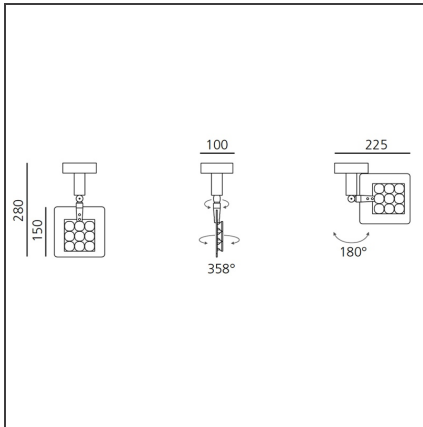

## FEATURES

<b>Article Code:</b>	DD0014B10A2W	<b>Material:</b>	Aluminium, plastic
<b>Colour:</b>	White	<b>Series:</b>	Indoor
<b>Installation:</b>	Track, Recessed, Wall, Ceiling		
<b>Environment:</b>	Indoor		

## DIMENSIONS

<b>Height:</b>	cm 15
<b>Weight:</b>	kg 0.7
<b>Base Diameter:</b>	cm 10
<b>Max Extension Height:</b>	cm 28