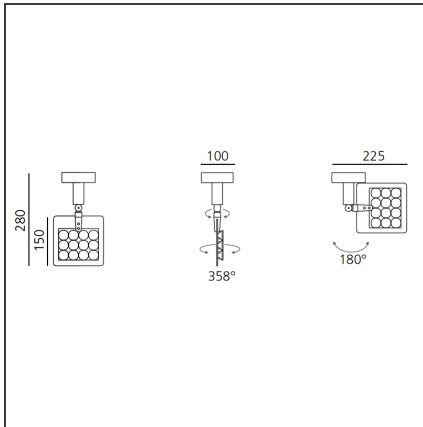

Una Pro Wall/ceiling - 12 LED 6° 3000K

IP20 

DESIGN BY

Carlotta de Bevilacqua

DESCRIPTION

UNA PRO is the result of a new design approach. The objective was to obtain the same high performance of a halogen spotlight from a LED one, but at the same time the classic spotlight icon was brought up for discussion. Thanks to new significant technological innovation, the old concept had to be reinvented and so did the looks and main features of an entire category of luminaries. Important purposes were also energy and material saving and light duration. Due to innovative research and a well-proven expertise, the spotlight system performance is the same as that of previous halogen systems but the overall performance achieved is much better. In fact, the energy consumption of these spotlights is low, the user's relationship with the environment is revolutionary, his interaction with it is free and creative. In addition the the light fixture appears thin due to the flat profile (only 3 mm).

TECHNICAL DRAWINGS

FEATURES

Article Code:	DD0014B10B1W	Material:	Aluminium, plastic
Colour:	White	Series:	Indoor
Installation:	Track, Recessed, Wall, Ceiling		
Environment:	Indoor		

DIMENSIONS

Height:	cm 15
Weight:	kg 0.7
Base Diameter:	cm 10
Max Extension Height:	cm 28

INCLUDED SOURCES

Category:	LED	Color temperature (K):	3000K
Number:	1		
Watt:	13W		
Type:	0		
Class:	A		

LUMINAIRE

Watt:	13W	Delivered lumens output (lm):	869lm
		CCT:	3000K
		Efficiency:	72%
		Efficacy:	66.84lm/W
		CRI:	80