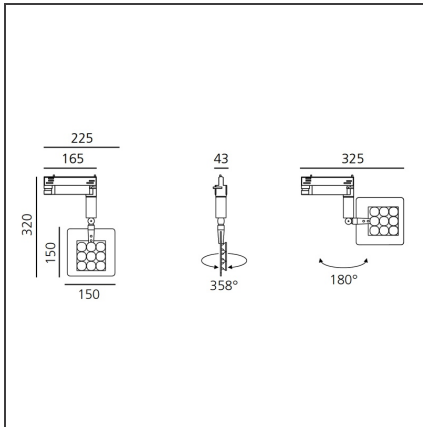

## TECHNICAL DRAWINGS

## FEATURES

<b>Article Code:</b>	DD0014D10A1	<b>Material:</b>	Aluminium, plastic
<b>Colour:</b>	White	<b>Series:</b>	Indoor
<b>Installation:</b>	Track, Recessed, Wall, Ceiling		
<b>Environment:</b>	Indoor		

## DIMENSIONS

<b>Height:</b>	cm 15
<b>Weight:</b>	kg 0.7
<b>Base Length:</b>	cm 16.5
<b>Base Width:</b>	cm 4.3
<b>Max Extension Height:</b>	cm 32