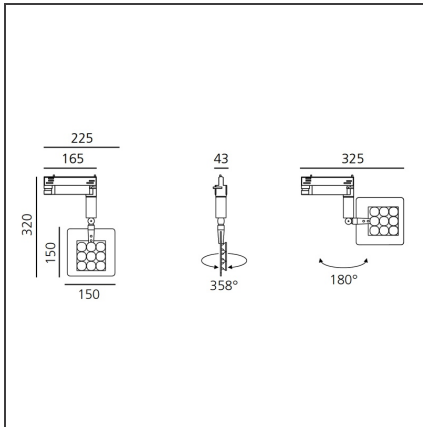

## TECHNICAL DRAWINGS

## DIMENSIONS

<b>Height:</b>	cm 15
<b>Weight:</b>	kg 0.7
<b>Base Length:</b>	cm 16.5
<b>Base Width:</b>	cm 4.3
<b>Max Extension Height:</b>	cm 32