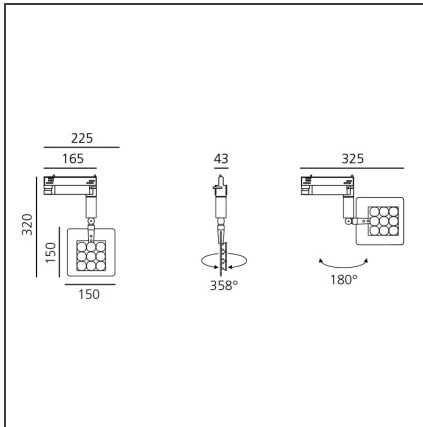

Una Pro Track - 9 LED 6° 3000K

IP20 

DESIGN BY

Carlotta de Bevilacqua

DESCRIPTION

UNA PRO is the result of a new design approach. The objective was to obtain the same high performance of a halogen spotlight from a LED one, but at the same time the classic spotlight icon was brought up for discussion. Thanks to new significant technological innovation, the old concept had to be reinvented and so did the looks and main features of an entire category of luminaries. Important purposes were also energy and material saving and light duration. Due to innovative research and a well-proven expertise, the spotlight system performance is the same as that of previous halogen systems but the overall performance achieved is much better. In fact, the energy consumption of these spotlights is low, the user's relationship with the environment is revolutionary, his interaction with it is free and creative. In addition the the light fixture appears thin due to the flat profile (only 3 mm).

TECHNICAL DRAWINGS

FEATURES

Article Code:	DD0014D10A1W	Material:	Aluminium, plastic
Colour:	White	Series:	Indoor
Installation:	Track, Recessed, Wall, Ceiling		
Environment:	Indoor		

DIMENSIONS

Height:	cm 15
Weight:	kg 0.7
Base Length:	cm 16.5
Base Width:	cm 4.3
Max Extension Height:	cm 32

INCLUDED SOURCES

Category:	LED	Color temperature (K):	3000K
Number:	1		
Watt:	10,5W		
Type:	0		
Class:	A		

LUMINAIRE

Watt:	10,5W	Delivered lumens output (lm):	652lm
		CCT:	3000K
		Efficiency:	72%
		Efficacy:	65.18lm/W
		CRI:	80