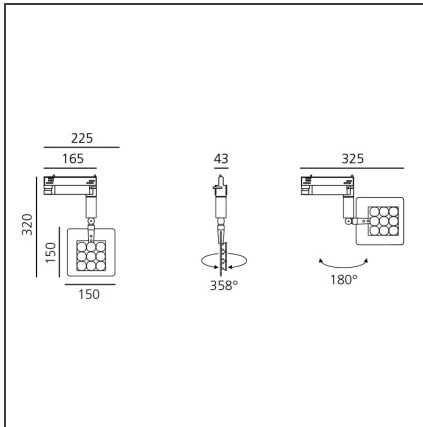

Una Pro Track - 9 LED 6° 3000K

IP20 

DESIGN BY

Carlotta de Bevilacqua

DESCRIPTION

UNA PRO is the result of a new design approach. The objective was to obtain the same high performance of a halogen spotlight from a LED one, but at the same time the classic spotlight icon was brought up for discussion. Thanks to new significant technological innovation, the old concept had to be reinvented and so did the looks and main features of an entire category of luminaries. Important purposes were also energy and material saving and light duration. Due to innovative research and a well-proven expertise, the spotlight system performance is the same as that of previous halogen systems but the overall performance achieved is much better. In fact, the energy consumption of these spotlights is low, the user's relationship with the environment is revolutionary, his interaction with it is free and creative. In addition the the light fixture appears thin due to the flat profile (only 3 mm).

TECHNICAL DRAWINGS

FEATURES

Article Code:	DD0014D00A1W	Material:	Aluminium, plastic
Colour:	Aluminium	Series:	Indoor
Installation:	Track, Recessed, Wall, Ceiling		
Environment:	Indoor		

DIMENSIONS

Height:	cm 15
Weight:	kg 0.7
Base Length:	cm 16.5
Base Width:	cm 4.3
Max Extension Height:	cm 32

INCLUDED SOURCES

Category:	LED	Color temperature (K):	3000K
Number:	1		
Watt:	10,5W		
Type:	0		
Class:	A		

LUMINAIRE

Watt:	10,5W	Delivered lumens output (lm):	652lm
		CCT:	3000K
		Efficiency:	72%
		Efficacy:	65.18lm/W
		CRI:	80