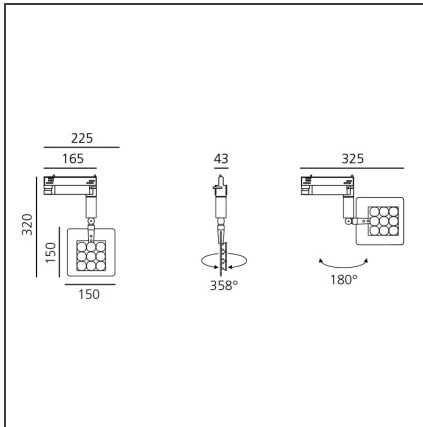

Una Pro Track - 9 LED 38° 3700K

IP20 

DESIGN BY

Carlotta de Bevilacqua

DESCRIPTION

UNA PRO is the result of a new design approach. The objective was to obtain the same high performance of a halogen spotlight from a LED one, but at the same time the classic spotlight icon was brought up for discussion. Thanks to new significant technological innovation, the old concept had to be reinvented and so did the looks and main features of an entire category of luminaries. Important purposes were also energy and material saving and light duration. Due to innovative research and a well-proven expertise, the spotlight system performance is the same as that of previous halogen systems but the overall performance achieved is much better. In fact, the energy consumption of these spotlights is low, the user's relationship with the environment is revolutionary, his interaction with it is free and creative. In addition the the light fixture appears thin due to the flat profile (only 3 mm).

TECHNICAL DRAWINGS

FEATURES

Article Code:	DD0014D10A3	Material:	Aluminium, plastic
Colour:	White	Series:	Indoor
Installation:	Track, Recessed, Wall, Ceiling		
Environment:	Indoor		

DIMENSIONS

Height:	cm 15
Weight:	kg 0.7
Base Length:	cm 16.5
Base Width:	cm 4.3
Max Extension Height:	cm 32

INCLUDED SOURCES

Category:	LED	Color temperature (K):	3700K
Number:	1		
Watt:	10,5W		
Type:	0		
Class:	A		

LUMINAIRE

Watt:	10,5W	Delivered lumens output (lm):	649lm
		CCT:	3700K
		CRI:	80