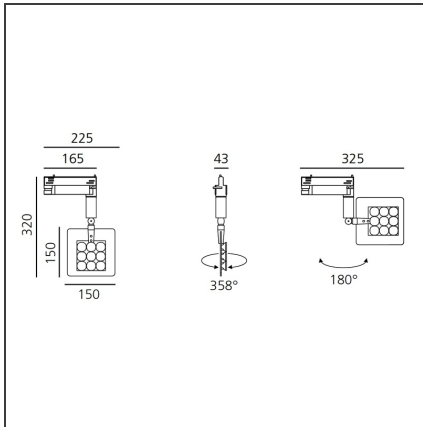

Una Pro Track - 9 LED 38° 3700K

IP20 

DESIGN BY

Carlotta de Bevilacqua

DESCRIPTION

UNA PRO is the result of a new design approach. The objective was to obtain the same high performance of a halogen spotlight from a LED one, but at the same time the classic spotlight icon was brought up for discussion. Thanks to new significant technological innovation, the old concept had to be reinvented and so did the looks and main features of an entire category of luminaries. Important purposes were also energy and material saving and light duration. Due to innovative research and a well-proven expertise, the spotlight system performance is the same as that of previous halogen systems but the overall performance achieved is much better. In fact, the energy consumption of these spotlights is low, the user's relationship with the environment is revolutionary, his interaction with it is free and creative. In addition the the light fixture appears thin due to the flat profile (only 3 mm).

TECHNICAL DRAWINGS

FEATURES

Article Code:	DD0014D00A3	Material:	Aluminium, plastic
Colour:	Aluminium	Series:	Indoor
Installation:	Track, Recessed, Wall, Ceiling		
Environment:	Indoor		

DIMENSIONS

Height:	cm 15
Weight:	kg 0.7
Base Length:	cm 16.5
Base Width:	cm 4.3
Max Extension Height:	cm 32

INCLUDED SOURCES

Category:	LED	Color temperature (K):	3700K
Number:	1		
Watt:	10,5W		
Type:	0		
Class:	A		

LUMINAIRE

Watt:	10,5W	Delivered lumens output (lm):	649lm
		CCT:	3700K
		CRI:	80